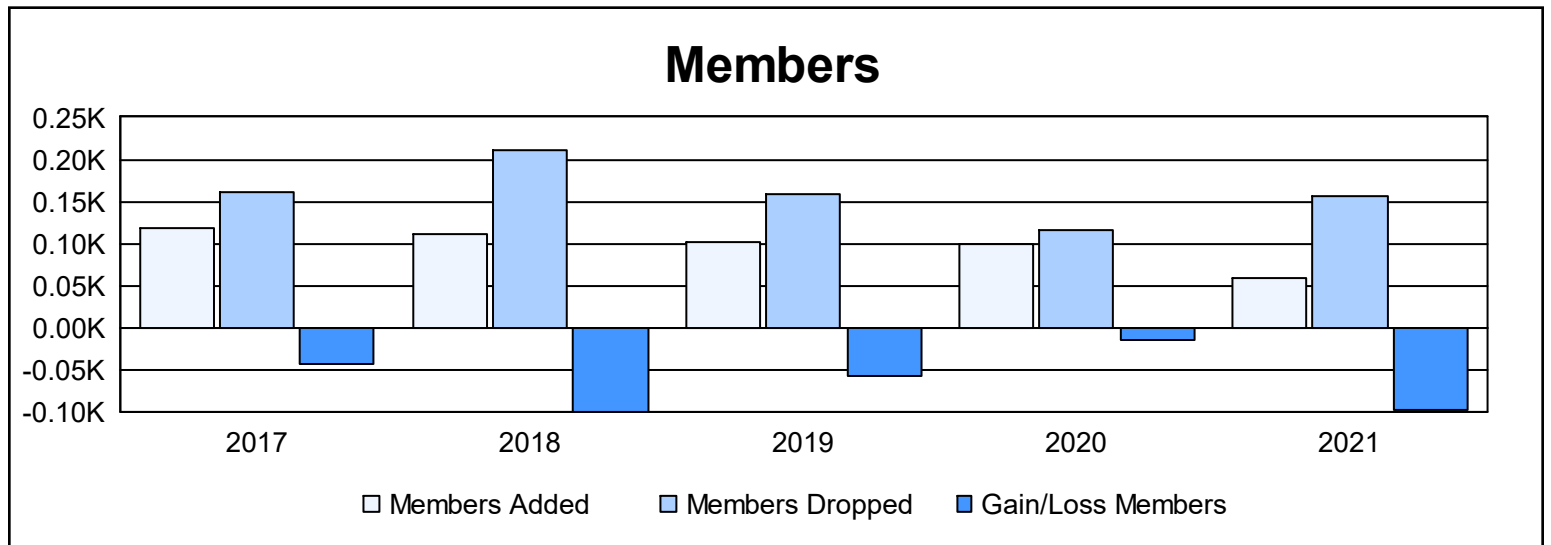

Year	New Clubs	Dropped Clubs	Gain/ Loss Clubs	New Members	Charter Members	Reinstate Members	Transfer Members	Total Member Added	Total Members Dropped	Gain/ Loss Members
2016-2017	0	2	-2	113	0	1	4	118	161	-43
2017-2018	0	3	-3	88	4	0	19	111	211	-100
2018-2019	0	1	-1	89	1	3	8	101	159	-58
2019-2020	0	1	-1	85	0	0	14	99	115	-16
2020-2021	1	1	0	30	23	1	4	58	156	-98
<b>Average</b>	<b>0</b>	<b>2</b>	<b>-1</b>	<b>81</b>	<b>6</b>	<b>1</b>	<b>10</b>	<b>97</b>	<b>160</b>	<b>-63</b>

### Membership Composition June 2021 Cumulative