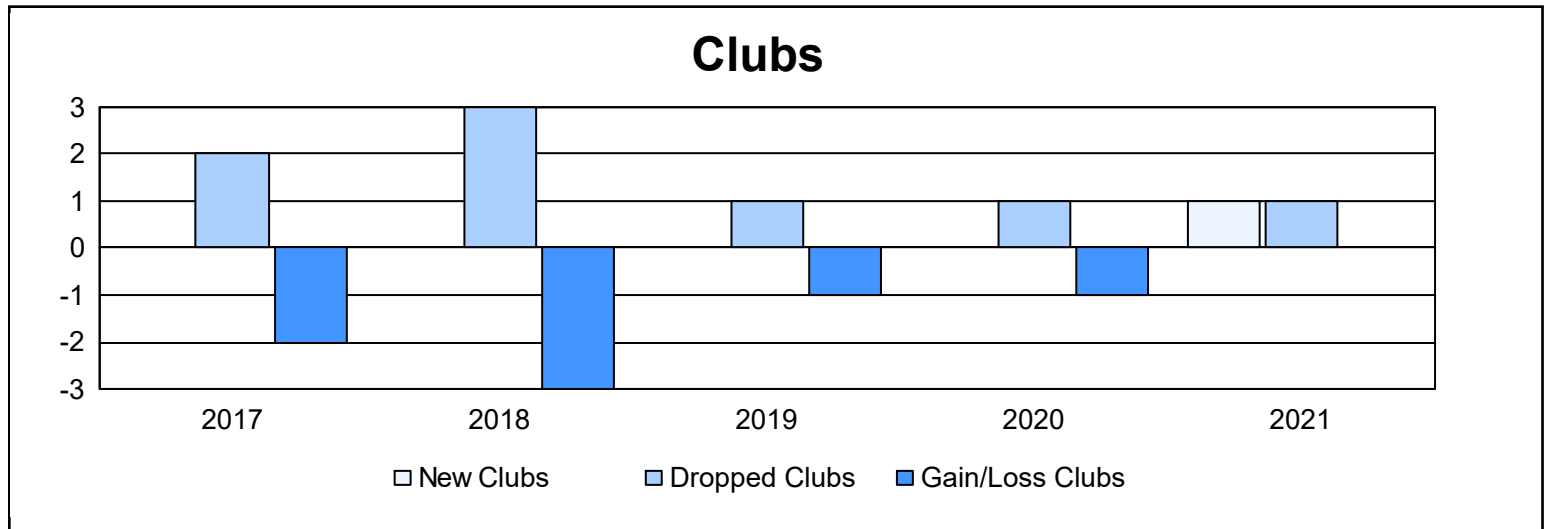

Year	New Clubs	Dropped Clubs	Gain/ Loss Clubs	New Members	Charter Members	Reinstate Members	Transfer Members	Total Member Added	Total Members Dropped	Gain/ Loss Members
2016-2017	0	2	-2	113	0	1	4	118	161	-43
2017-2018	0	3	-3	88	4	0	19	111	211	-100
2018-2019	0	1	-1	89	1	3	8	101	159	-58
2019-2020	0	1	-1	85	0	0	14	99	115	-16
2020-2021	1	1	0	30	23	1	4	58	156	-98
<b>Average</b>	<b>0</b>	<b>2</b>	<b>-1</b>	<b>81</b>	<b>6</b>	<b>1</b>	<b>10</b>	<b>97</b>	<b>160</b>	<b>-63</b>

### Membership Composition June 2021 Cumulative